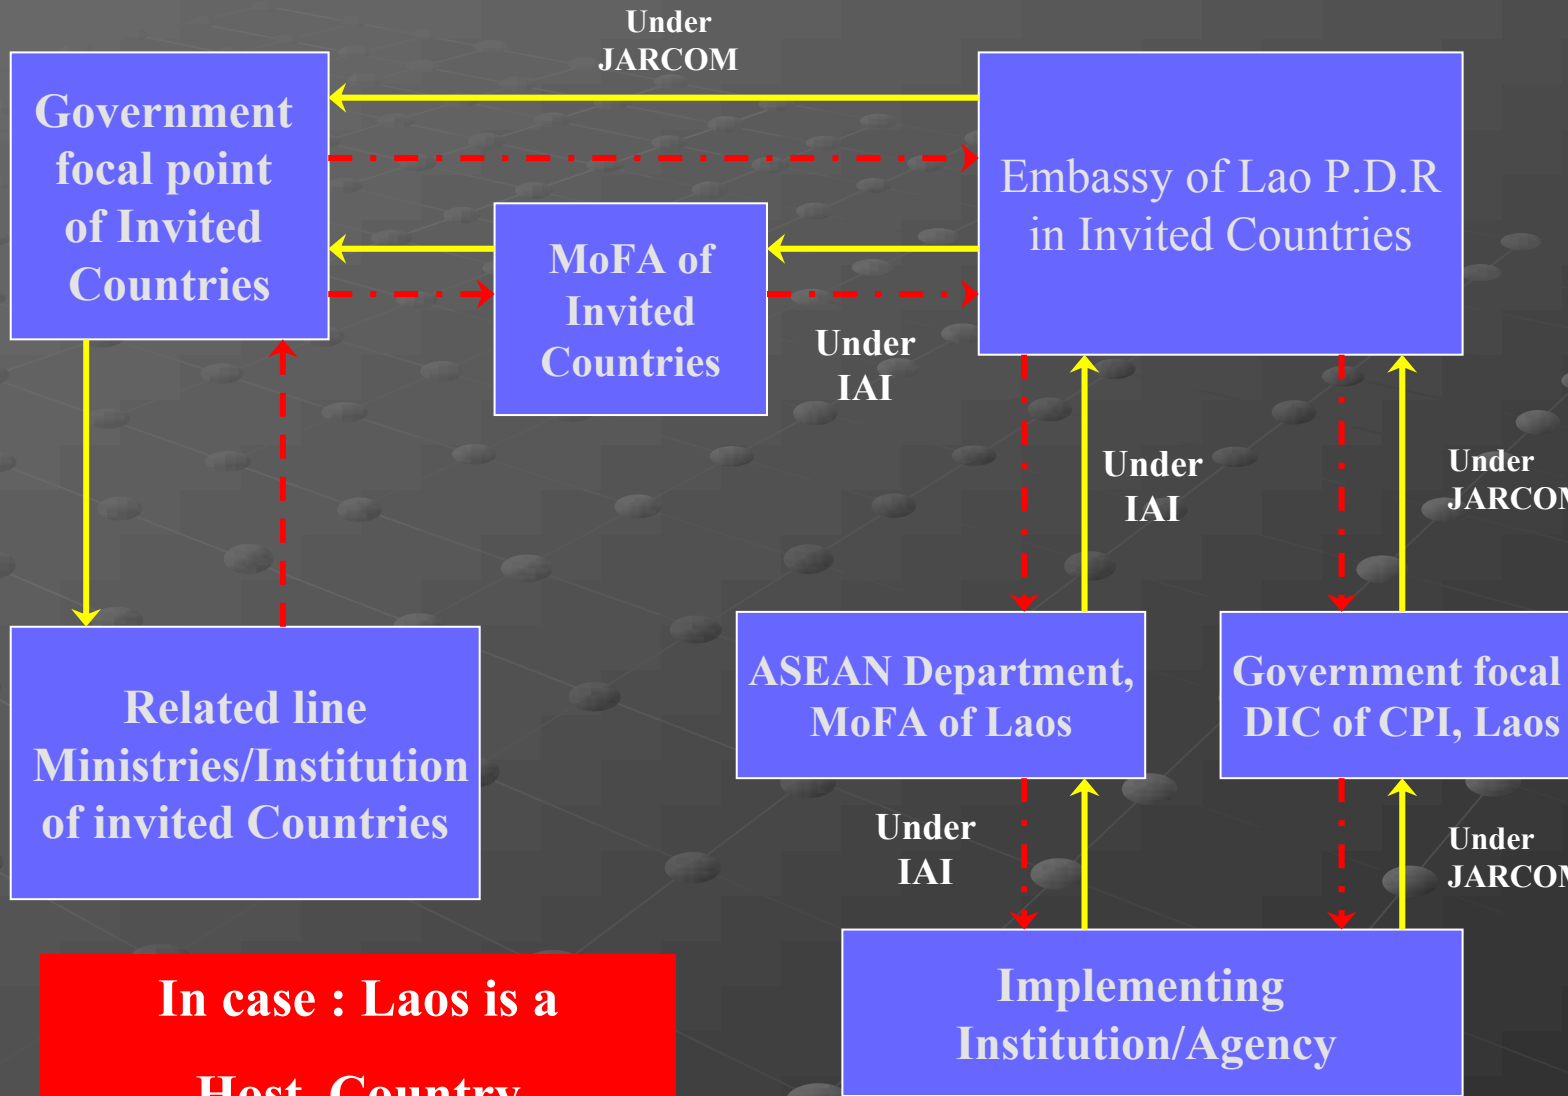

Government focal point for JARCOM Co-IAI task force , 2007

**ASEAN Department of
Ministry of Foreign Affaire
Luangprabang Road, Vientiane of Lao P.D.R.
Tel: 856-21-415109
Fax: 856-21-413268**

- ◆ **Mr. Sayakane SISOUVONG**
Director General of ASEAN Department, MoFA
- ◆ **Mr. Khanthaly , In charge for IAI Programme**

TCTP Procedure of Invitation, Selection and Acceptance under JCRCOM Framework on Diplomatic Channel

In case of : Laos is a Beneficial Country

RSC =Resource Country

TCTP Procedure of Invitation, Selection and Acceptance under JCRCOM Framework on Diplomatic Channel

TCTP Procedure of Invitation, Selection and Acceptance under JCRCOM Framework on JICA Channel

Official letter(Invitation, Acceptance) which issued by JICA Laos Office is acceptable by Government of Laos (Line-ministries/Institution)