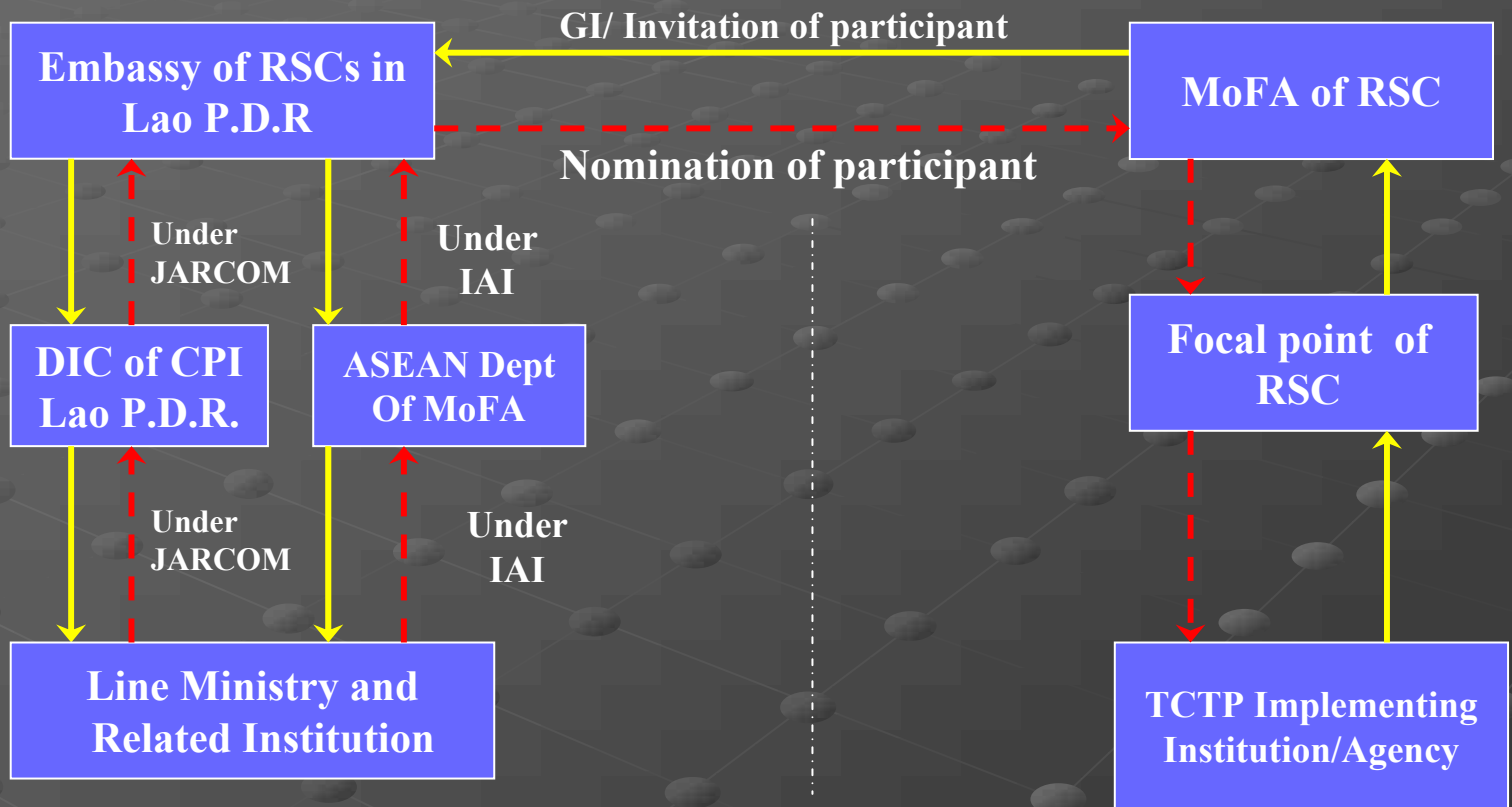

**The Department of International Cooperation (DIC)
under**

**Committee of Planning and Investment (CPI)
Luangprabang Road, Vientiane of Lao P.D.R.
Tel/Fax: 856-21-219114**

- ◆ **Mr. Somchith INTHAMITH**
Director General of DIC , Committee of Planning and Investment
- ◆ **Mr. Houmphan SOUKPRASITH**
Deputy Director of DIC, CPI
Tel: 856-21-222549; Mobile : 856-20-2222057,
Fax: 856-21-219114
- ◆ **Ms. Saymonekham MANGNOMEK**
Director Division of Asia Pacific
Tel/Fax: 856-21-219114

TCTP Procedure of Invitation, Selection and Acceptance under JCRCOM Framework on Diplomatic Channel

In case of : Laos is a Beneficial Country

RSC =Resource Country

TCTP Procedure of Invitation, Selection and Acceptance under JCRCOM Framework on Diplomatic Channel

TCTP Procedure of Invitation, Selection and Acceptance under JCRCOM Framework on JICA Channel

Official letter(Invitation, Acceptance) which issued by JICA Laos Office is acceptable by Government of Laos (Line-ministries/Institution)